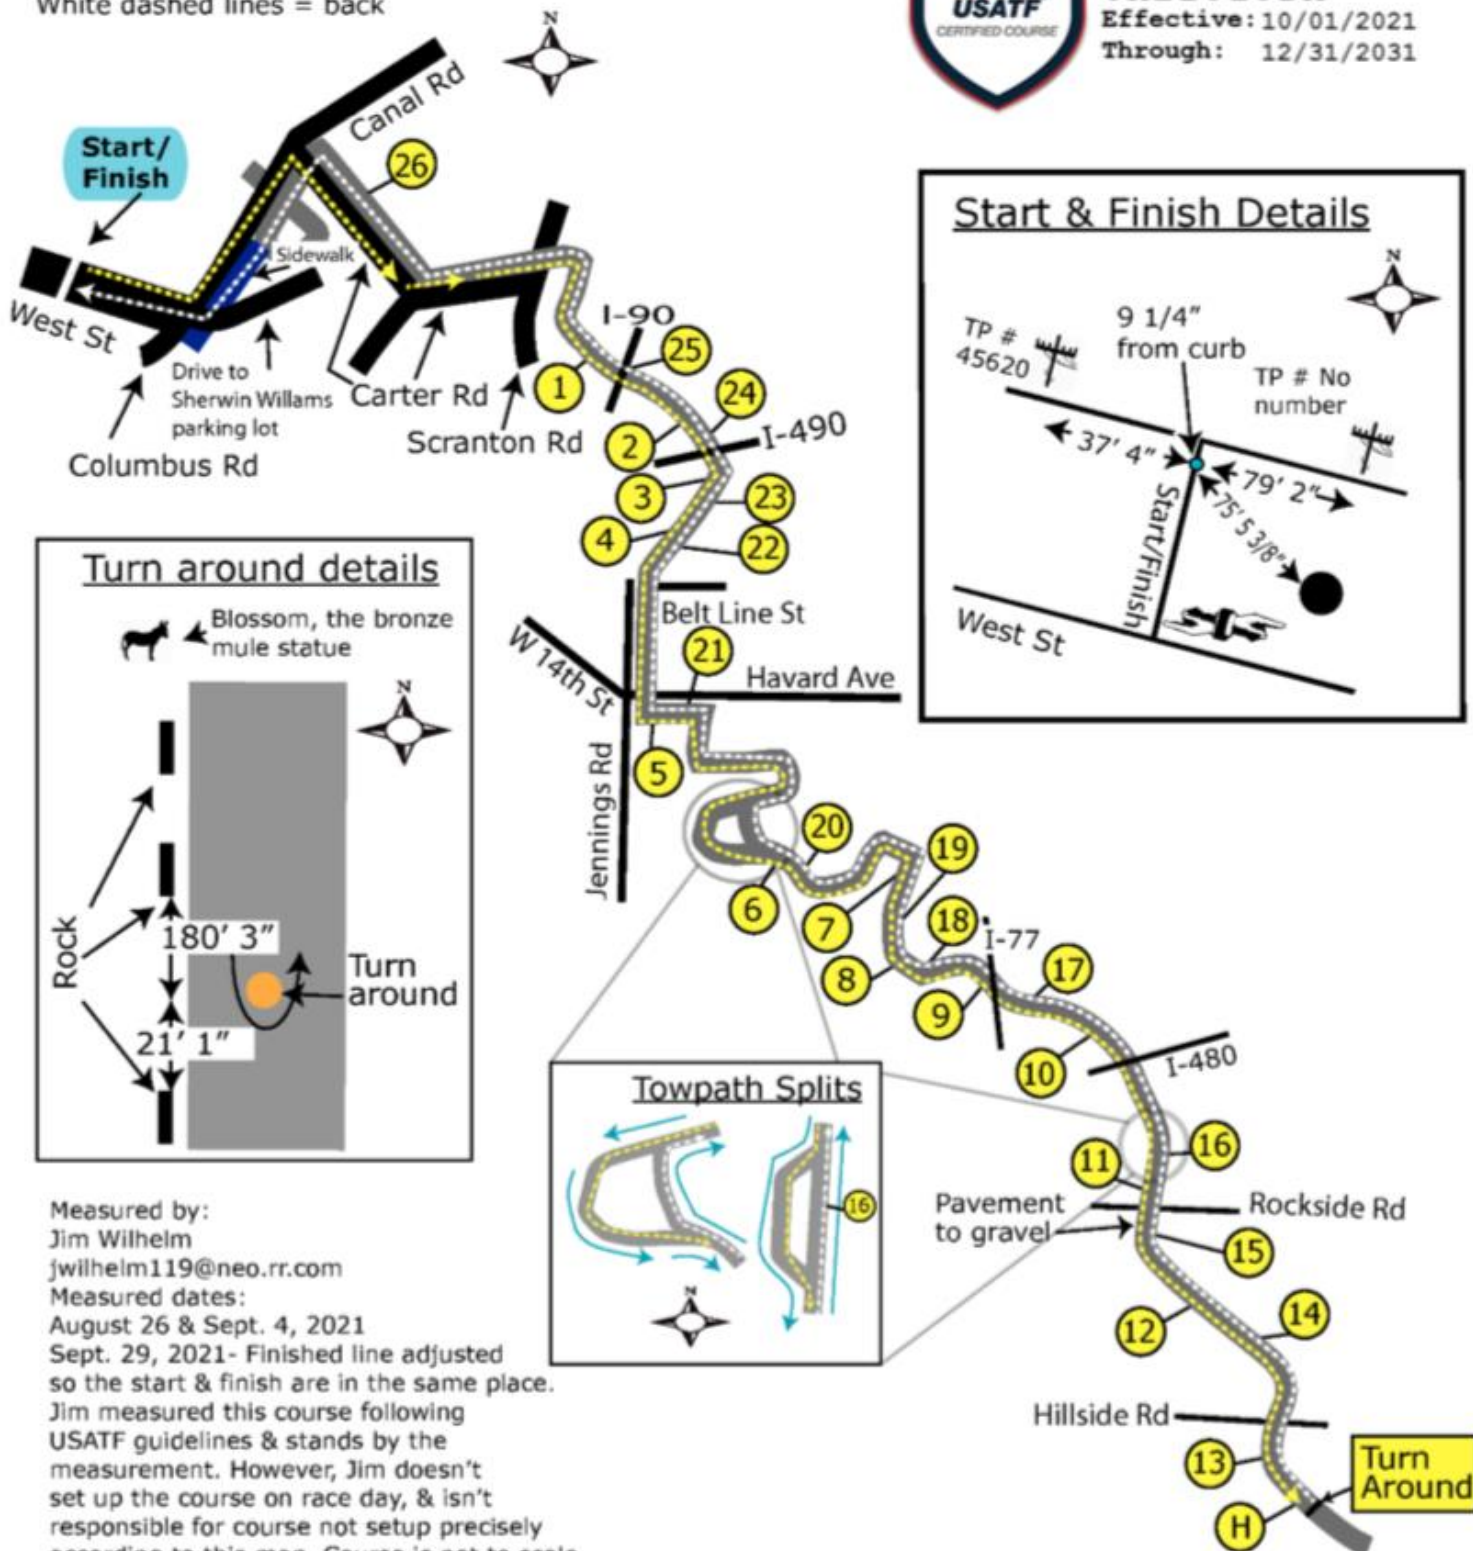

Towpath Marathon 2021

Cleveland, Ohio

Course distance - 26.21876 miles (42.195 km)

Black = roads (—)

Gray = Ohio & Erie Towpath Trail (—)

Yellow dashed line = course out

White dashed lines = back

USATF Certificate

OH21013DH

Effective: 10/01/2021

Through: 12/31/2031

Measured by:

Jim Wilhelm

jwilhelm119@neo.rr.com

Measured dates:

August 26 & Sept. 4, 2021

Sept. 29, 2021- Finished line adjusted so the start & finish are in the same place.

Jim measured this course following USATF guidelines & stands by the measurement. However, Jim doesn't set up the course on race day, & isn't responsible for course not setup precisely according to this map. Course is not to scale. Not all cross streets are shown.

See additional pages for course description & for any restrictions.

"This course was measured using the full width of the road and using the Shortest Possible Route (SPR)."