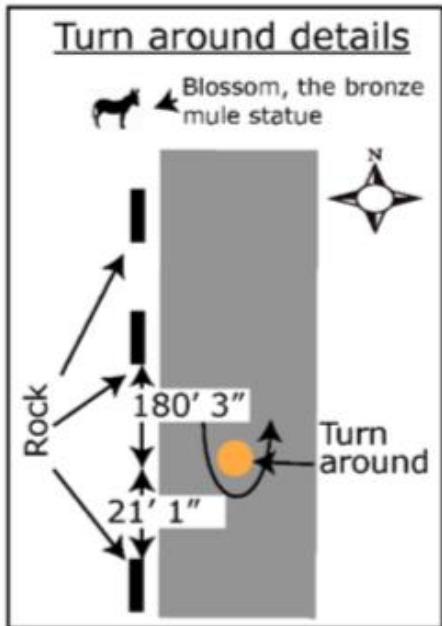

Towpath Marathon 2021

Cleveland, Ohio

Course distance - 26.21876 miles (42.195 km)

Black = roads (—)

Gray = Ohio & Erie Towpath Trail (—)

Yellow dashed line = course out

White dashed lines = back

USATF Certificate

OH21013DH

Effective: 10/01/2021

Through: 12/31/2031

Measured by:

Jim Wilhelm

jwilhelm119@neo.rr.com

Measured dates:

August 26 & Sept. 4, 2021

Sept. 29, 2021- Finished line adjusted so the start & finish are in the same place.

Jim measured this course following USATF guidelines & stands by the measurement. However, Jim doesn't set up the course on race day, & isn't responsible for course not setup precisely according to this map. Course is not to scale. Not all cross streets are shown.

See additional pages for course description & for any restrictions.

"This course was measured using the full width of the road and using the Shortest Possible Route (SPR)."