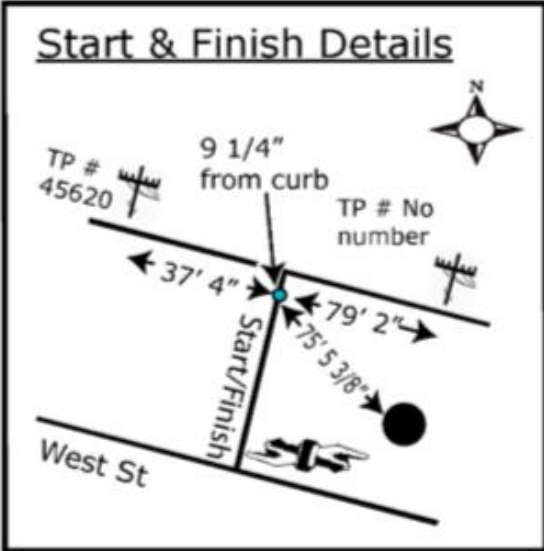

Towpath Marathon 2021

Cleveland, Ohio

Course distance - 26.21876 miles (42.195 km)

Black = roads (—)

Gray = Ohio & Erie Towpath Trail (—)

Yellow dashed line = course out

White dashed lines = back

USATF Certificate

OH21013DH

Effective: 10/01/2021

Through: 12/31/2031

Measured by:

Jim Wilhelm

jwilhelm119@neo.rr.com

Measured dates:

August 26 & Sept. 4, 2021

Sept. 29, 2021- Finished line adjusted so the start & finish are in the same place.

Jim measured this course following USATF guidelines & stands by the measurement. However, Jim doesn't set up the course on race day, & isn't responsible for course not setup precisely according to this map. Course is not to scale. Not all cross streets are shown.

See additional pages for course description & for any restrictions.

"This course was measured using the full width of the road and using the Shortest Possible Route (SPR)."